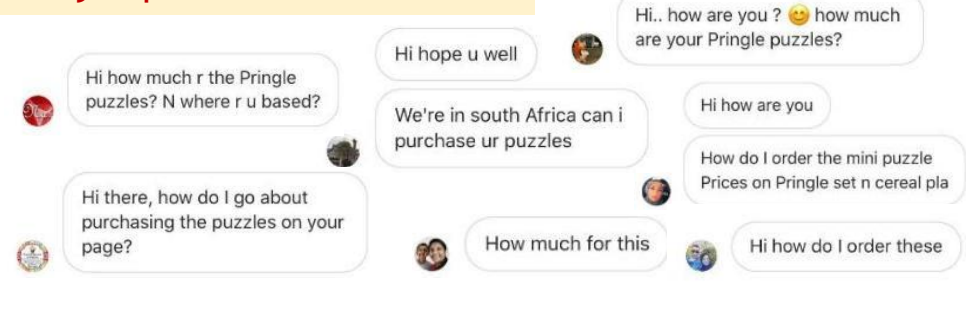

Daily inquiries from ALL markets